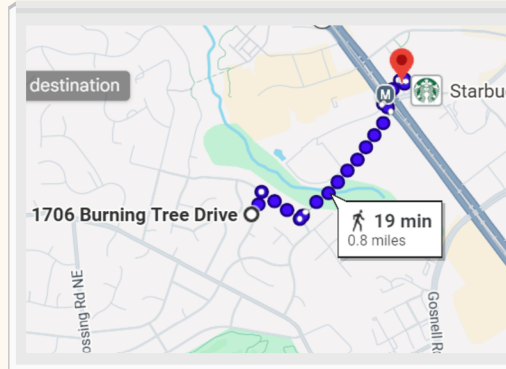

1706 BURNING TREE DRIVE VIENNA, VA 22182

**WALK 0.2 MILES TO
VESPER ST AND
VESPER TRAILHEAD TO
WALK TO TYSONS**

**0.8 MILE WALK TO
SPRINGHILL METRO
STATION AND WALMART
VIA THE VESPER TRAIL**

**WALK 0.4 MILE TO
WESTBRIAR
ELEMENTARY SCHOOL**

**2.2 MILES TO GIANT,
WHOLEFOODS, THE
FRESH MARKET &
STARBUCKS**

**4.9 MILES TO THE
MOSAIC DISTRICT**

**18 MINUTES TO
DULLES AIRPORT**

**3 MILES TO
CAPITAL ONE HALL,
RESTAURANTS & THE
BORO**

**2.3 MILES TO
CABOOSE BREWERY
AND THE W & OD TRAIL**

**18 MILES TO THE
WASHINGTON
MONUMENT**