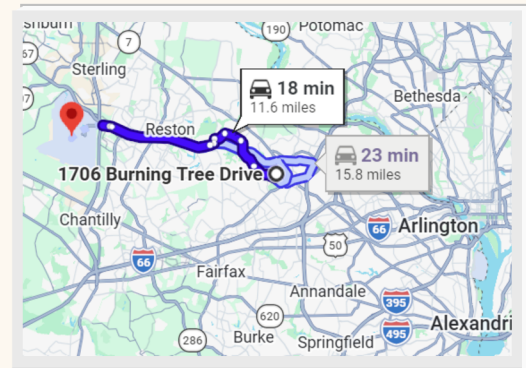

1706 BURNING TREE DRIVE VIENNA, VA 22182

**WALK 0.2 MILES TO
VESPER ST AND
VESPER TRAILHEAD TO
WALK TO TYSONS**

**0.8 MILE WALK TO
SPRINGHILL METRO
STATION AND WALMART
VIA THE VESPER TRAIL**

**WALK 0.4 MILE TO
WESTBRIAR
ELEMENTARY SCHOOL**

**2.2 MILES TO GIANT,
WHOLEFOODS, THE
FRESH MARKET &
STARBUCKS**

**4.9 MILES TO THE
MOSAIC DISTRICT**

**18 MINUTES TO
DULLES AIRPORT**

**3 MILES TO
CAPITAL ONE HALL,
RESTAURANTS & THE
BORO**

**2.3 MILES TO
CABOOSE BREWERY
AND THE W & OD TRAIL**

**18 MILES TO THE
WASHINGTON
MONUMENT**