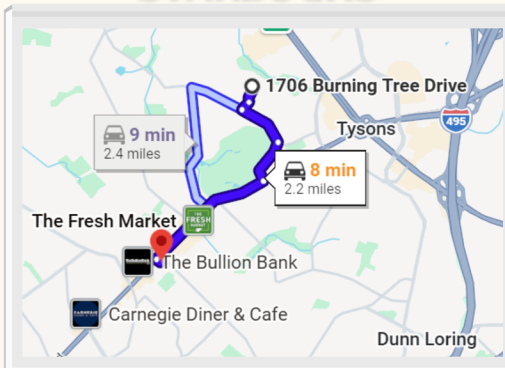

1706 BURNING TREE DRIVE VIENNA, VA 22182

**WALK 0.2 MILES TO
VESPER ST AND
VESPER TRAILHEAD TO
WALK TO TYSONS**

**0.8 MILE WALK TO
SPRINGHILL METRO
STATION AND WALMART
VIA THE VESPER TRAIL**

**WALK 0.4 MILE TO
WESTBRIAR
ELEMENTARY SCHOOL**

**2.2 MILES TO GIANT,
WHOLEFOODS, THE
FRESH MARKET &
STARBUCKS**

**4.9 MILES TO THE
MOSAIC DISTRICT**

**18 MINUTES TO
DULLES AIRPORT**

**3 MILES TO
CAPITAL ONE HALL,
RESTAURANTS & THE
BORO**

**2.3 MILES TO
CABOOSE BREWERY
AND THE W & OD TRAIL**

**18 MILES TO THE
WASHINGTON
MONUMENT**