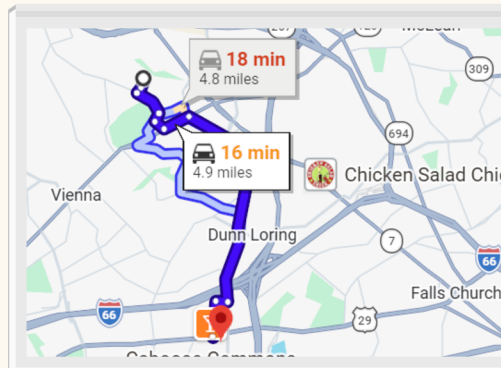

1706 BURNING TREE DRIVE VIENNA, VA 22182

**WALK 0.2 MILES TO
VESPER ST AND
VESPER TRAILHEAD TO
WALK TO TYSONS**

**0.8 MILE WALK TO
SPRINGHILL METRO
STATION AND WALMART
VIA THE VESPER TRAIL**

**WALK 0.4 MILE TO
WESTBRIAR
ELEMENTARY SCHOOL**

**2.2 MILES TO GIANT,
WHOLEFOODS, THE
FRESH MARKET &
STARBUCKS**

**4.9 MILES TO THE
MOSAIC DISTRICT**

**18 MINUTES TO
DULLES AIRPORT**

**3 MILES TO
CAPITAL ONE HALL,
RESTAURANTS & THE
BORO**

**2.3 MILES TO
CABOOSE BREWERY
AND THE W & OD TRAIL**

**18 MILES TO THE
WASHINGTON
MONUMENT**