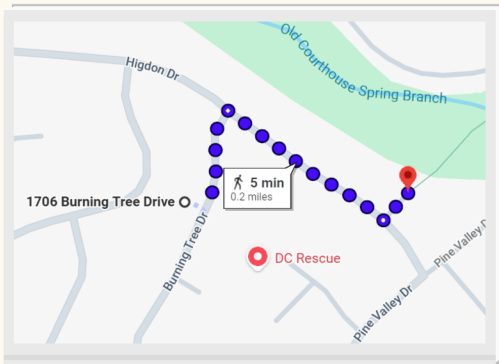

1706 BURNING TREE DRIVE VIENNA, VA 22182

**WALK 0.2 MILES TO
VESPER ST AND
VESPER TRAILHEAD TO
WALK TO TYSONS**

**0.8 MILE WALK TO
SPRINGHILL METRO
STATION AND WALMART
VIA THE VESPER TRAIL**

**WALK 0.4 MILE TO
WESTBRIAR
ELEMENTARY SCHOOL**

**2.2 MILES TO GIANT,
WHOLEFOODS, THE
FRESH MARKET &
STARBUCKS**

**4.9 MILES TO THE
MOSAIC DISTRICT**

**18 MINUTES TO
DULLES AIRPORT**

**3 MILES TO
CAPITAL ONE HALL,
RESTAURANTS & THE
BORO**

**2.3 MILES TO
CABOOSE BREWERY
AND THE W & OD TRAIL**

**18 MILES TO THE
WASHINGTON
MONUMENT**