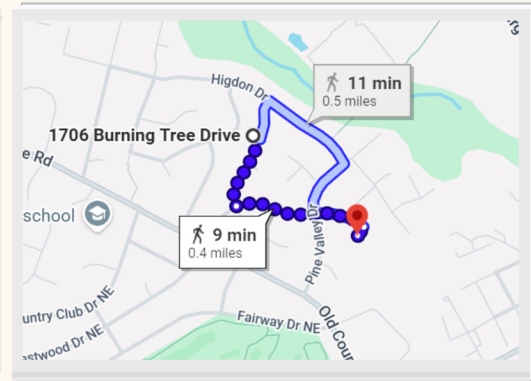

1706 BURNING TREE DRIVE VIENNA, VA 22182

**WALK 0.2 MILES TO
VESPER ST AND
VESPER TRAILHEAD TO
WALK TO TYSONS**

**0.8 MILE WALK TO
SPRINGHILL METRO
STATION AND WALMART
VIA THE VESPER TRAIL**

**WALK 0.4 MILE TO
WESTBRIAR
ELEMENTARY SCHOOL**

**2.2 MILES TO GIANT,
WHOLEFOODS, THE
FRESH MARKET &
STARBUCKS**

**4.9 MILES TO THE
MOSAIC DISTRICT**

**18 MINUTES TO
DULLES AIRPORT**

**3 MILES TO
CAPITAL ONE HALL,
RESTAURANTS & THE
BORO**

**2.3 MILES TO
CABOOSE BREWERY
AND THE W & OD TRAIL**

**18 MILES TO THE
WASHINGTON
MONUMENT**